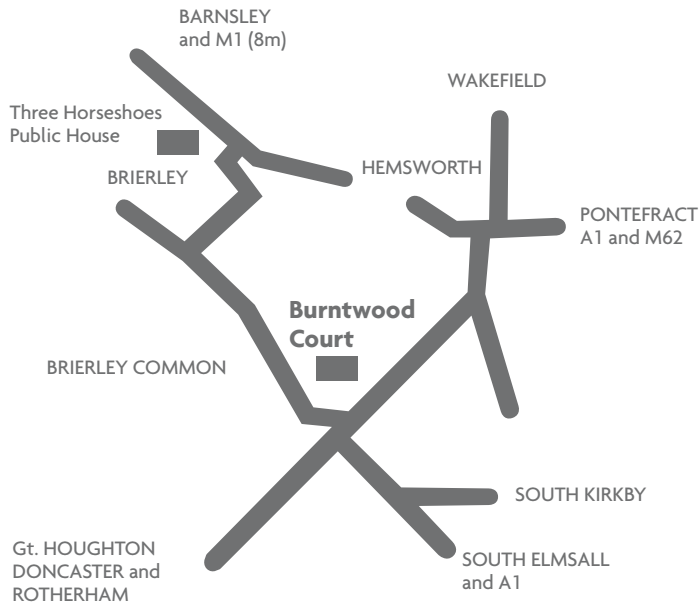

# How to find us

Centrally located between Barnsley, Doncaster, Pontefract and Wakefield, approximately seven miles from each, The Hotel at Burntwood Court offers an ideal venue for business gatherings in Yorkshire. The rural location and landscaped grounds make it a pleasant setting for both business or social events.

## The Hotel at Burntwood Court

Access to Burntwood Court is Via the M1 at junction 36, follow the A6195 (Doncaster) onto the B6273.

A1, Junction 37, onto the A635 then turn right onto the B6273. M62, junction 33 (Pontefract) then onto the A628.